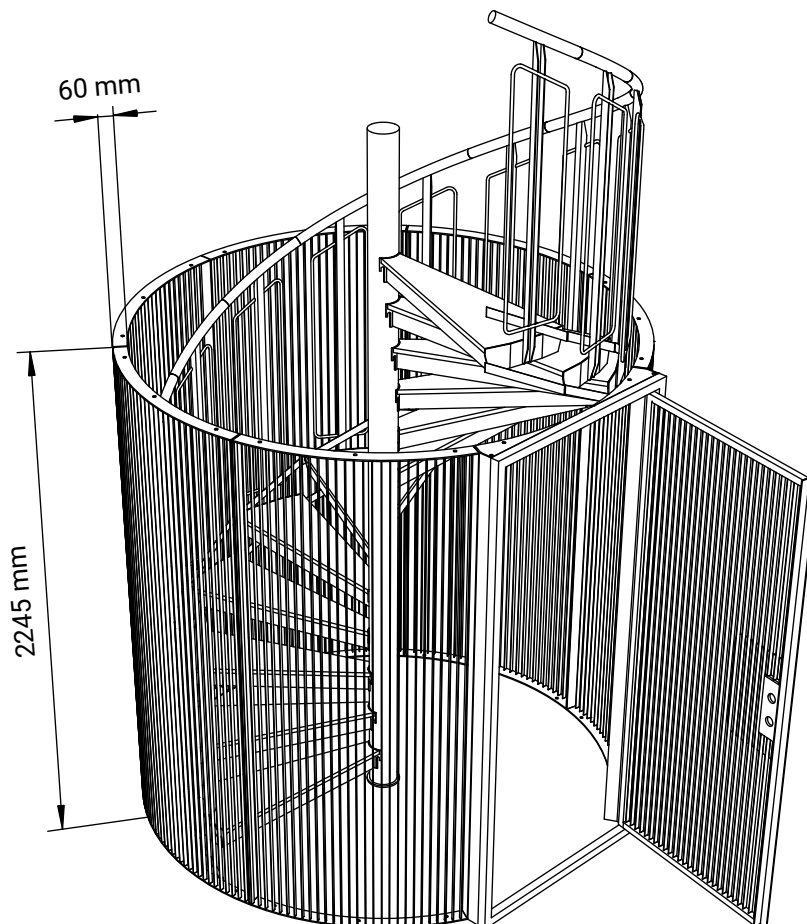

Full-circle protective cage

Fact:

Grating, H3 20 x 2 mm, with 60 mm edge bar all round.
The grating is delivered in sections, approx. 1000 mm wide.
The door can be hung to the right or to the left.
The cage is ready for any vertical addition.

External radius of the cage:

Radius of the staircase + 110 mm.

Surface treatment:

Hot dipped galvanised according to SS-EN-ISO 1461.

Lock:

ASSA 565, latch bolt lock included. (Also ready for hook lock).

Door push on both sides.

Knob on the inside.

Cover on the outside (can be changed to cylinder).

e4-24238-1